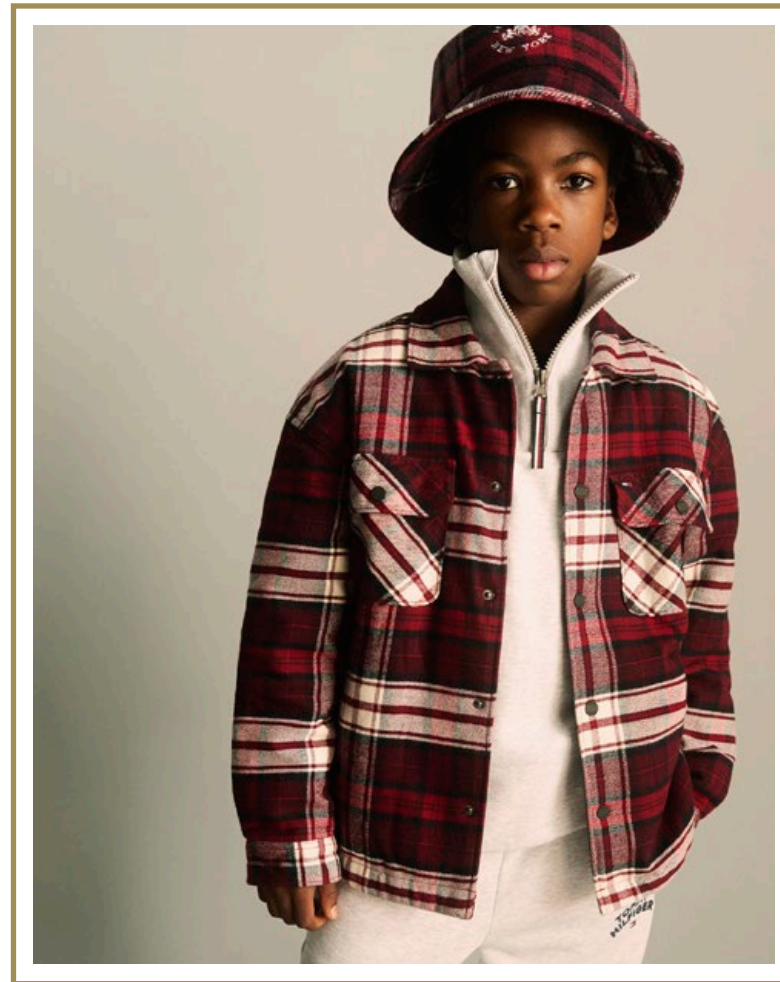

15

SHEARLING LINED TARTAN OVERSHIRT Multi Check |
TOMMY HILFIGER FLAG SWEATSET New Light Grey Heather |
CHECK BUCKET HAT Multi Check | **BOOTIE** Black/Mud