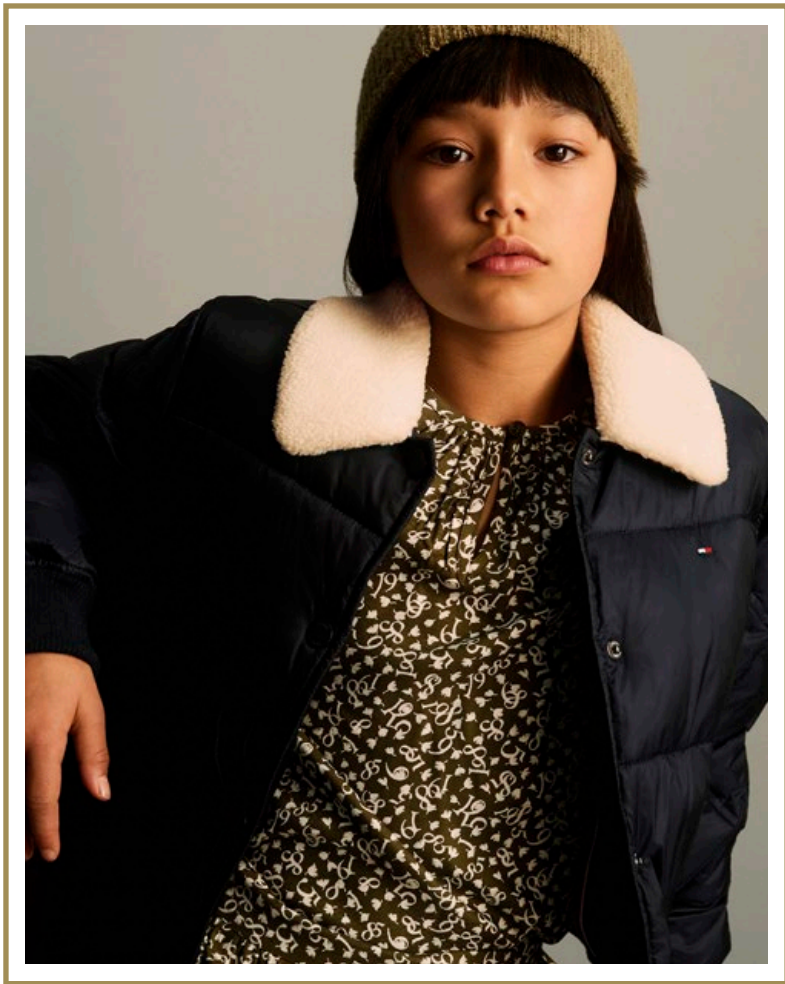

05

LONG VARSITY WOOL BOMBER Desert Sky | **GINGHAM CHECK TOP** Blue Gingham Check |
GINGHAM CHECK SKIRT Blue Gingham Check | **CHECK TOTE** Ancient White | **BOOT** Camel

06

ESSENTIAL PADDED VEST Desert Sky | **MULTIPLACEMENT LOGO HOODIE** New Light Grey Heather |
MULTIPLACEMENT LOGO SWEATPANTS New Light Grey Heather | **MONOTYPE CROSSOVER** Space Blue |
BOOTIE Black/Mud