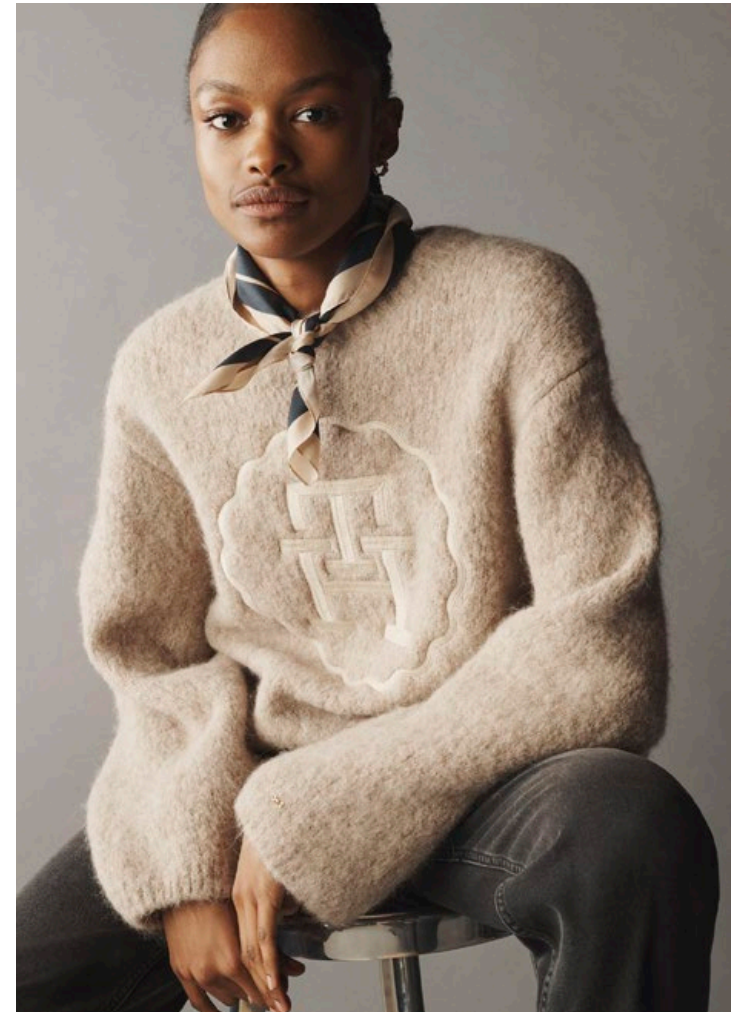

18 / NEW YORK BRUSHED PUFFER JACKET Med Heather Grey |
BRUSHED ALPACA OVERSIZE SWEATER Cashmere Crème |
RELAXED STRAIGHT HIGH WAIST JEAN Zia |
TOMMY TWIST SILK & BOX Space Blue Mix |
LUXE LEATHER CROSSOVER SHEARLING Shearling |
POINTY KITTEN HEEL SLING BACK Black