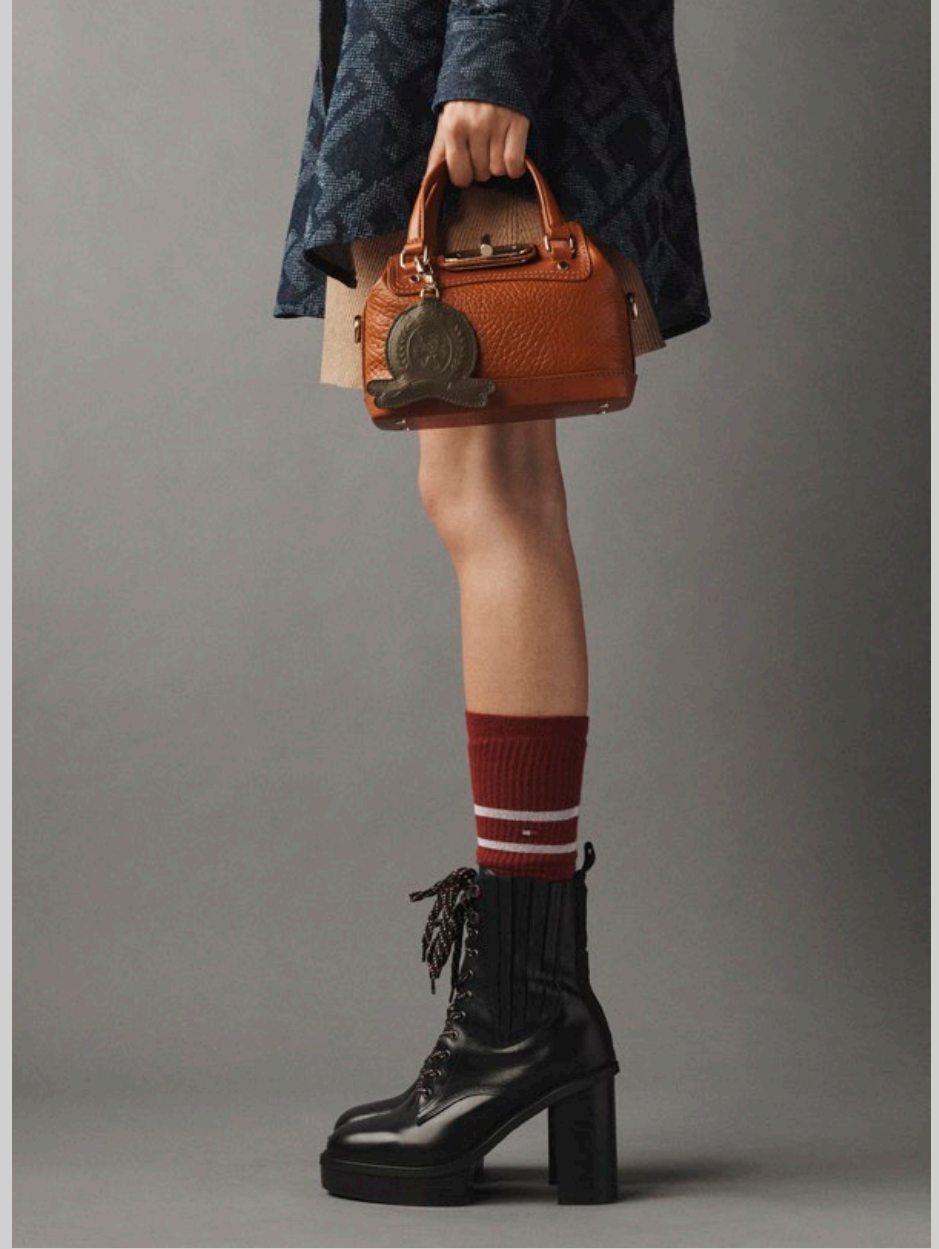

MINI DUFFLE Natural Cognac | PLATEAU BOOT Black