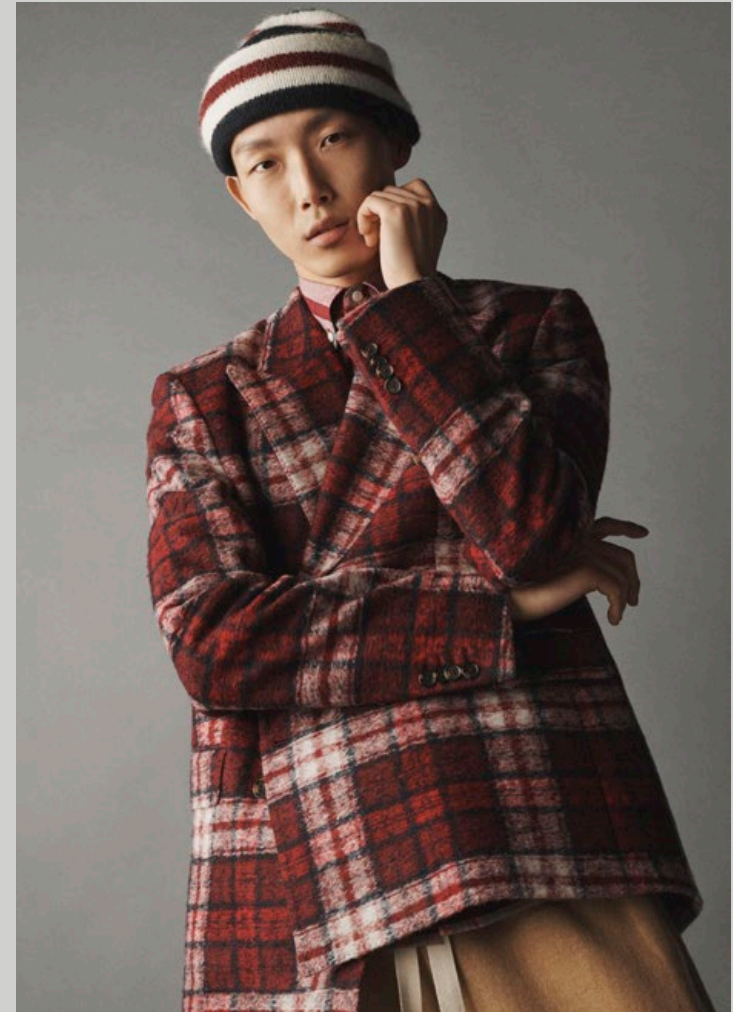

18

LONG COAT Sandy Beige | **CHECK BLAZER** Check Multi |
OXFORD TOMMY TARTAN BIG SHIRT Rouge/Multi | **GLOBAL STRIPE SWEATER** Desert Sky |
WOOL REGULAR SWEATPANT Sandy Beige | **FUZZY BEANIE STRIPES** Aop Global Stripe |
MEN'S LACE UP DERBY Black