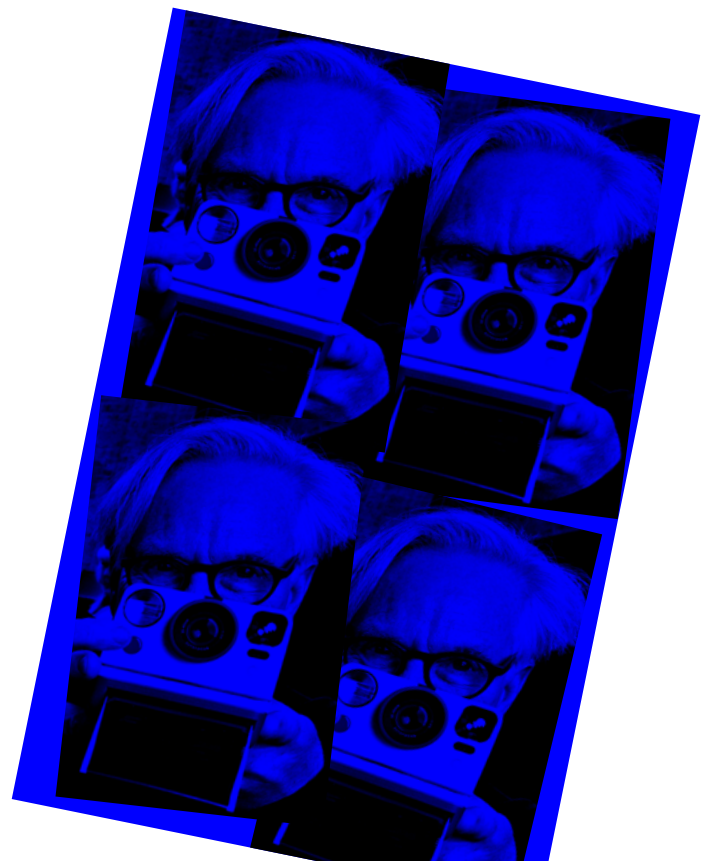

LOOK 77

MODEL: GEORGE

- THXRQ LEATHER JACKET
- THXRQ TARTAN FLORAL BLAZER
- THXRQ TARTAN FLORAL TURTLENECK TOP
- THXRQ TARTAN FLORAL PANTS
- THXRQ TARTAN TURN LOCK BAG
- TOMMY HILFIGER RECTANGULAR SUNGLASSES
- THXRQ LEATHER CHELSEA BOOTS

LOOK 78

MODEL: SHAMINDER

- THXRQ MONOGRAM TURTLENECK TOP
- THXRQ MONOGRAM DOUBLE BREASTED BLAZER
- THXRQ MONOGRAM SHIRT
- THXRQ MONOGRAM SLIM FIT PANTS
- THXRQ MONOGRAM KNITTED SCARF
- THXRQ MONOGRAM SEQUIN DUFFLE BAG
- TOMMY HILFIGER RECTANGULAR SUNGLASSES
- THXRQ MONOGRAM CHELSEA BOOTS
- TOMMY HILFIGER 1985 LEATHER GLOVES

LOOK 79

MODEL: ADHEL

- THXRQ LEATHER JACKET
- THXRQ TARTAN FLORAL BLAZER
- THXRQ TARTAN FLORAL TURTLENECK TOP
- THXRQ TARTAN FLORAL PANTS
- THXRQ TARTAN TURN LOCK BAG
- TOMMY HILFIGER RECTANGULAR SUNGLASSES
- THXRQ LEATHER CHELSEA BOOTS

LOOK 80

MODEL: SORA

- THXRQ MONOGRAM DENIM JACKET
- THXRQ MONOGRAM DENIM JEANS
- THXRQ MONOGRAM DENIM FEDORA
- THXRQ MONOGRAM LACE-UP DENIM SOCK BOOTS
- HILFIGER COLLECTION SLOUCHY LEATHER GLOVES

LOOK 81

MODEL: PRECIOUS

- THXRQ MONOGRAM DENIM CATSUIT
- THXRQ MONOGRAM DENIM COWBOY BOOTS
- HILFIGER COLLECTION SLOUCHY LEATHER GLOVES

LOOK 82

MODEL: ALTON

- THXRQ MONOGRAM DENIM JACKET
- THXRQ MONOGRAM DENIM JEANS
- THXRQ MONOGRAM DENIM FEDORA
- THXRQ MONOGRAM SILK SCARF
- THXRQ MONOGRAM DENIM COWBOY BOOTS
- TOMMY HILFIGER 1985 LEATHER GLOVES